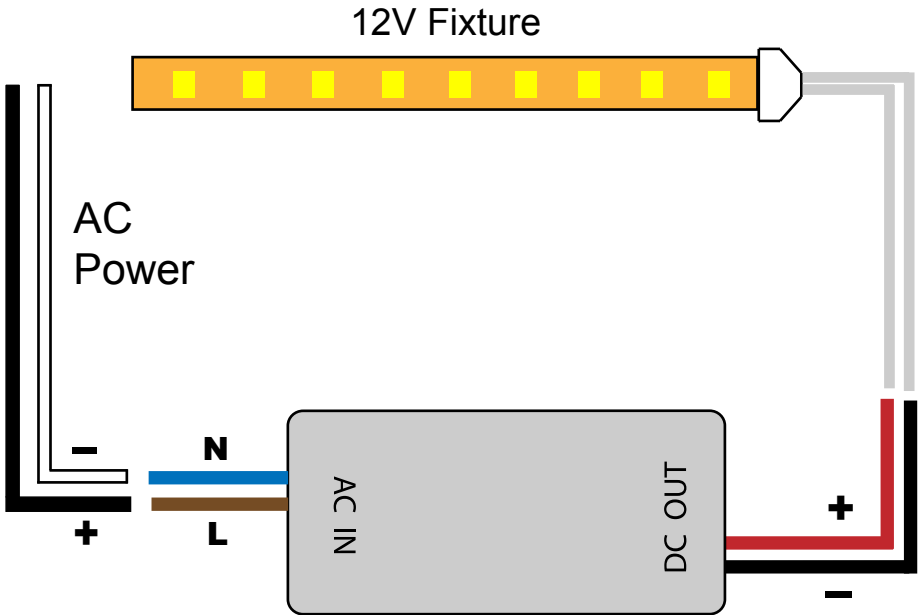

12V DC LED Light Fixture

AC  
Power

12V DC +  
-  
N  
L  
ground

Diode LED Indoor/Outdoor  
Dimmable Driver  
20W (DI-0924)  
60W (DI-0922)  
100W (DI-0925)  
200W (DI-0923)  
300W (DI-0926)

120V AC  
Magnetic  
Low Voltage  
Dimmer  
Switch