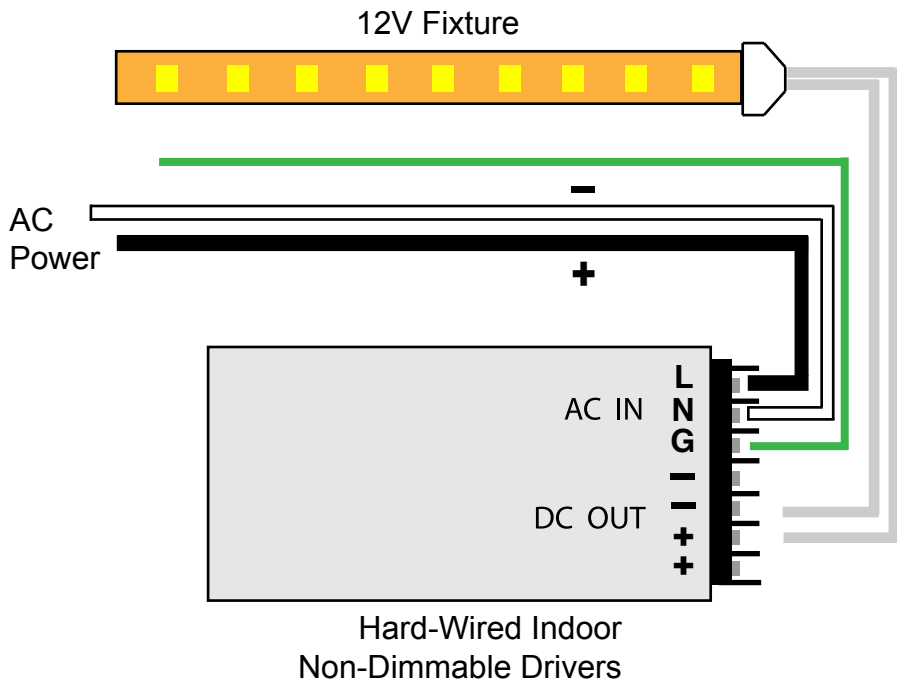

12V Fixture

AC
Power

-

+

AC IN

L

N

G

DC OUT

-

+

+

Hard-Wired Indoor
Non-Dimmable Drivers