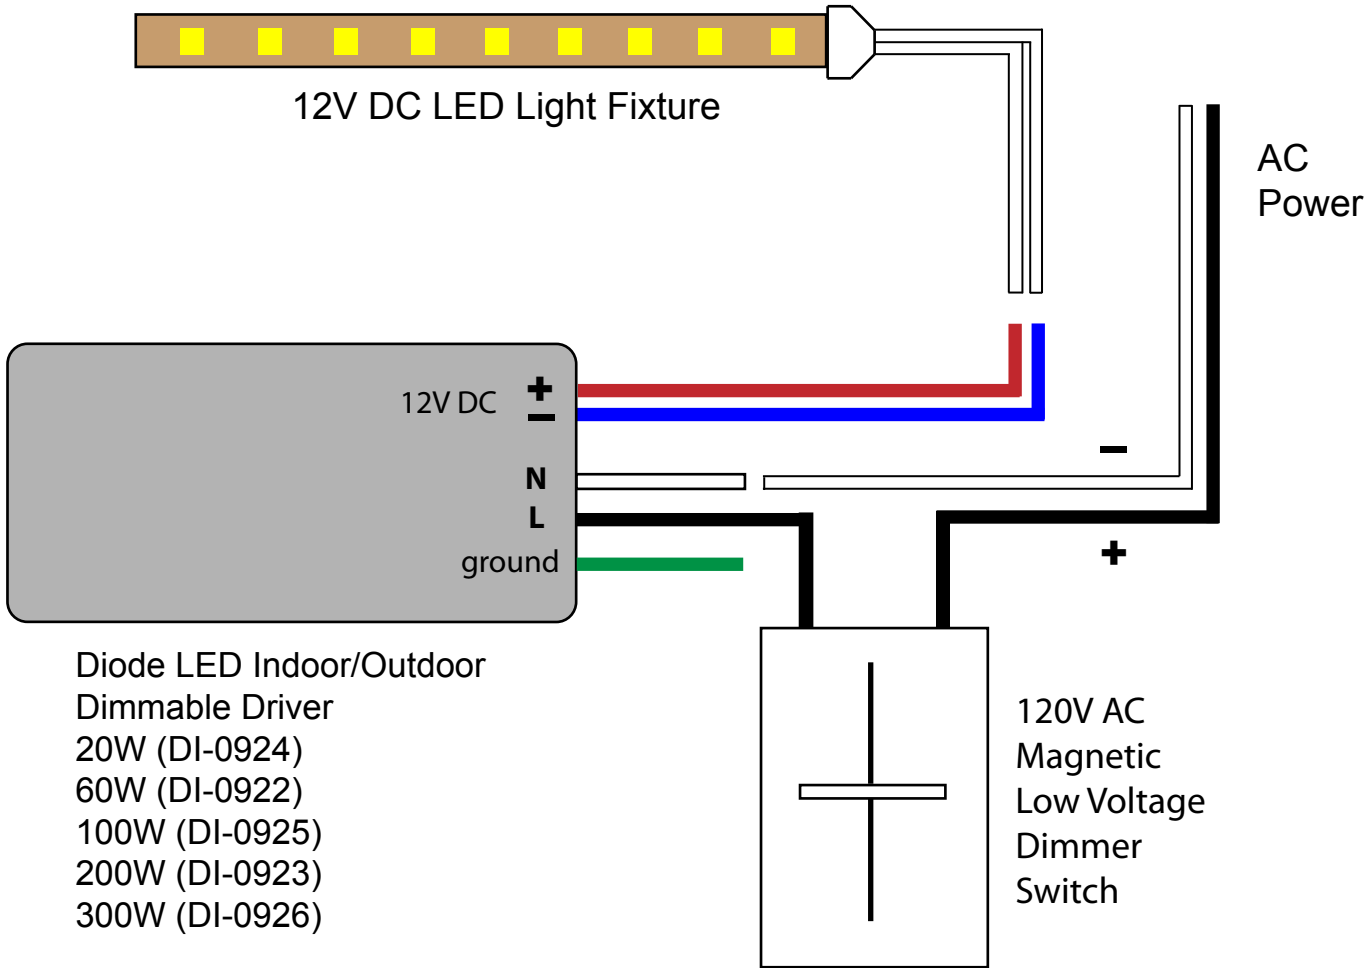

12V DC LED Light Fixture

AC  
Power

12V DC +  
-  
N  
L  
ground

Diode LED Indoor/Outdoor  
Dimmable Driver  
20W (DI-0924)  
60W (DI-0922)  
100W (DI-0925)  
200W (DI-0923)  
300W (DI-0926)

120V AC  
Magnetic  
Low Voltage  
Dimmer  
Switch