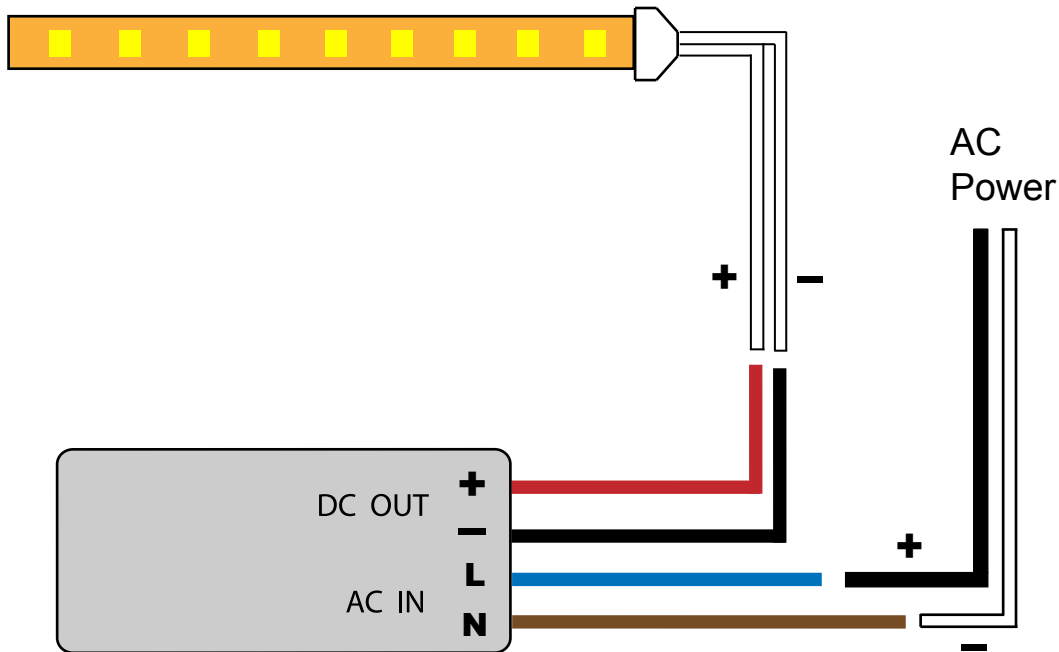

12V Fixture

10W Mini Hard-Wired Driver (DI-0903)